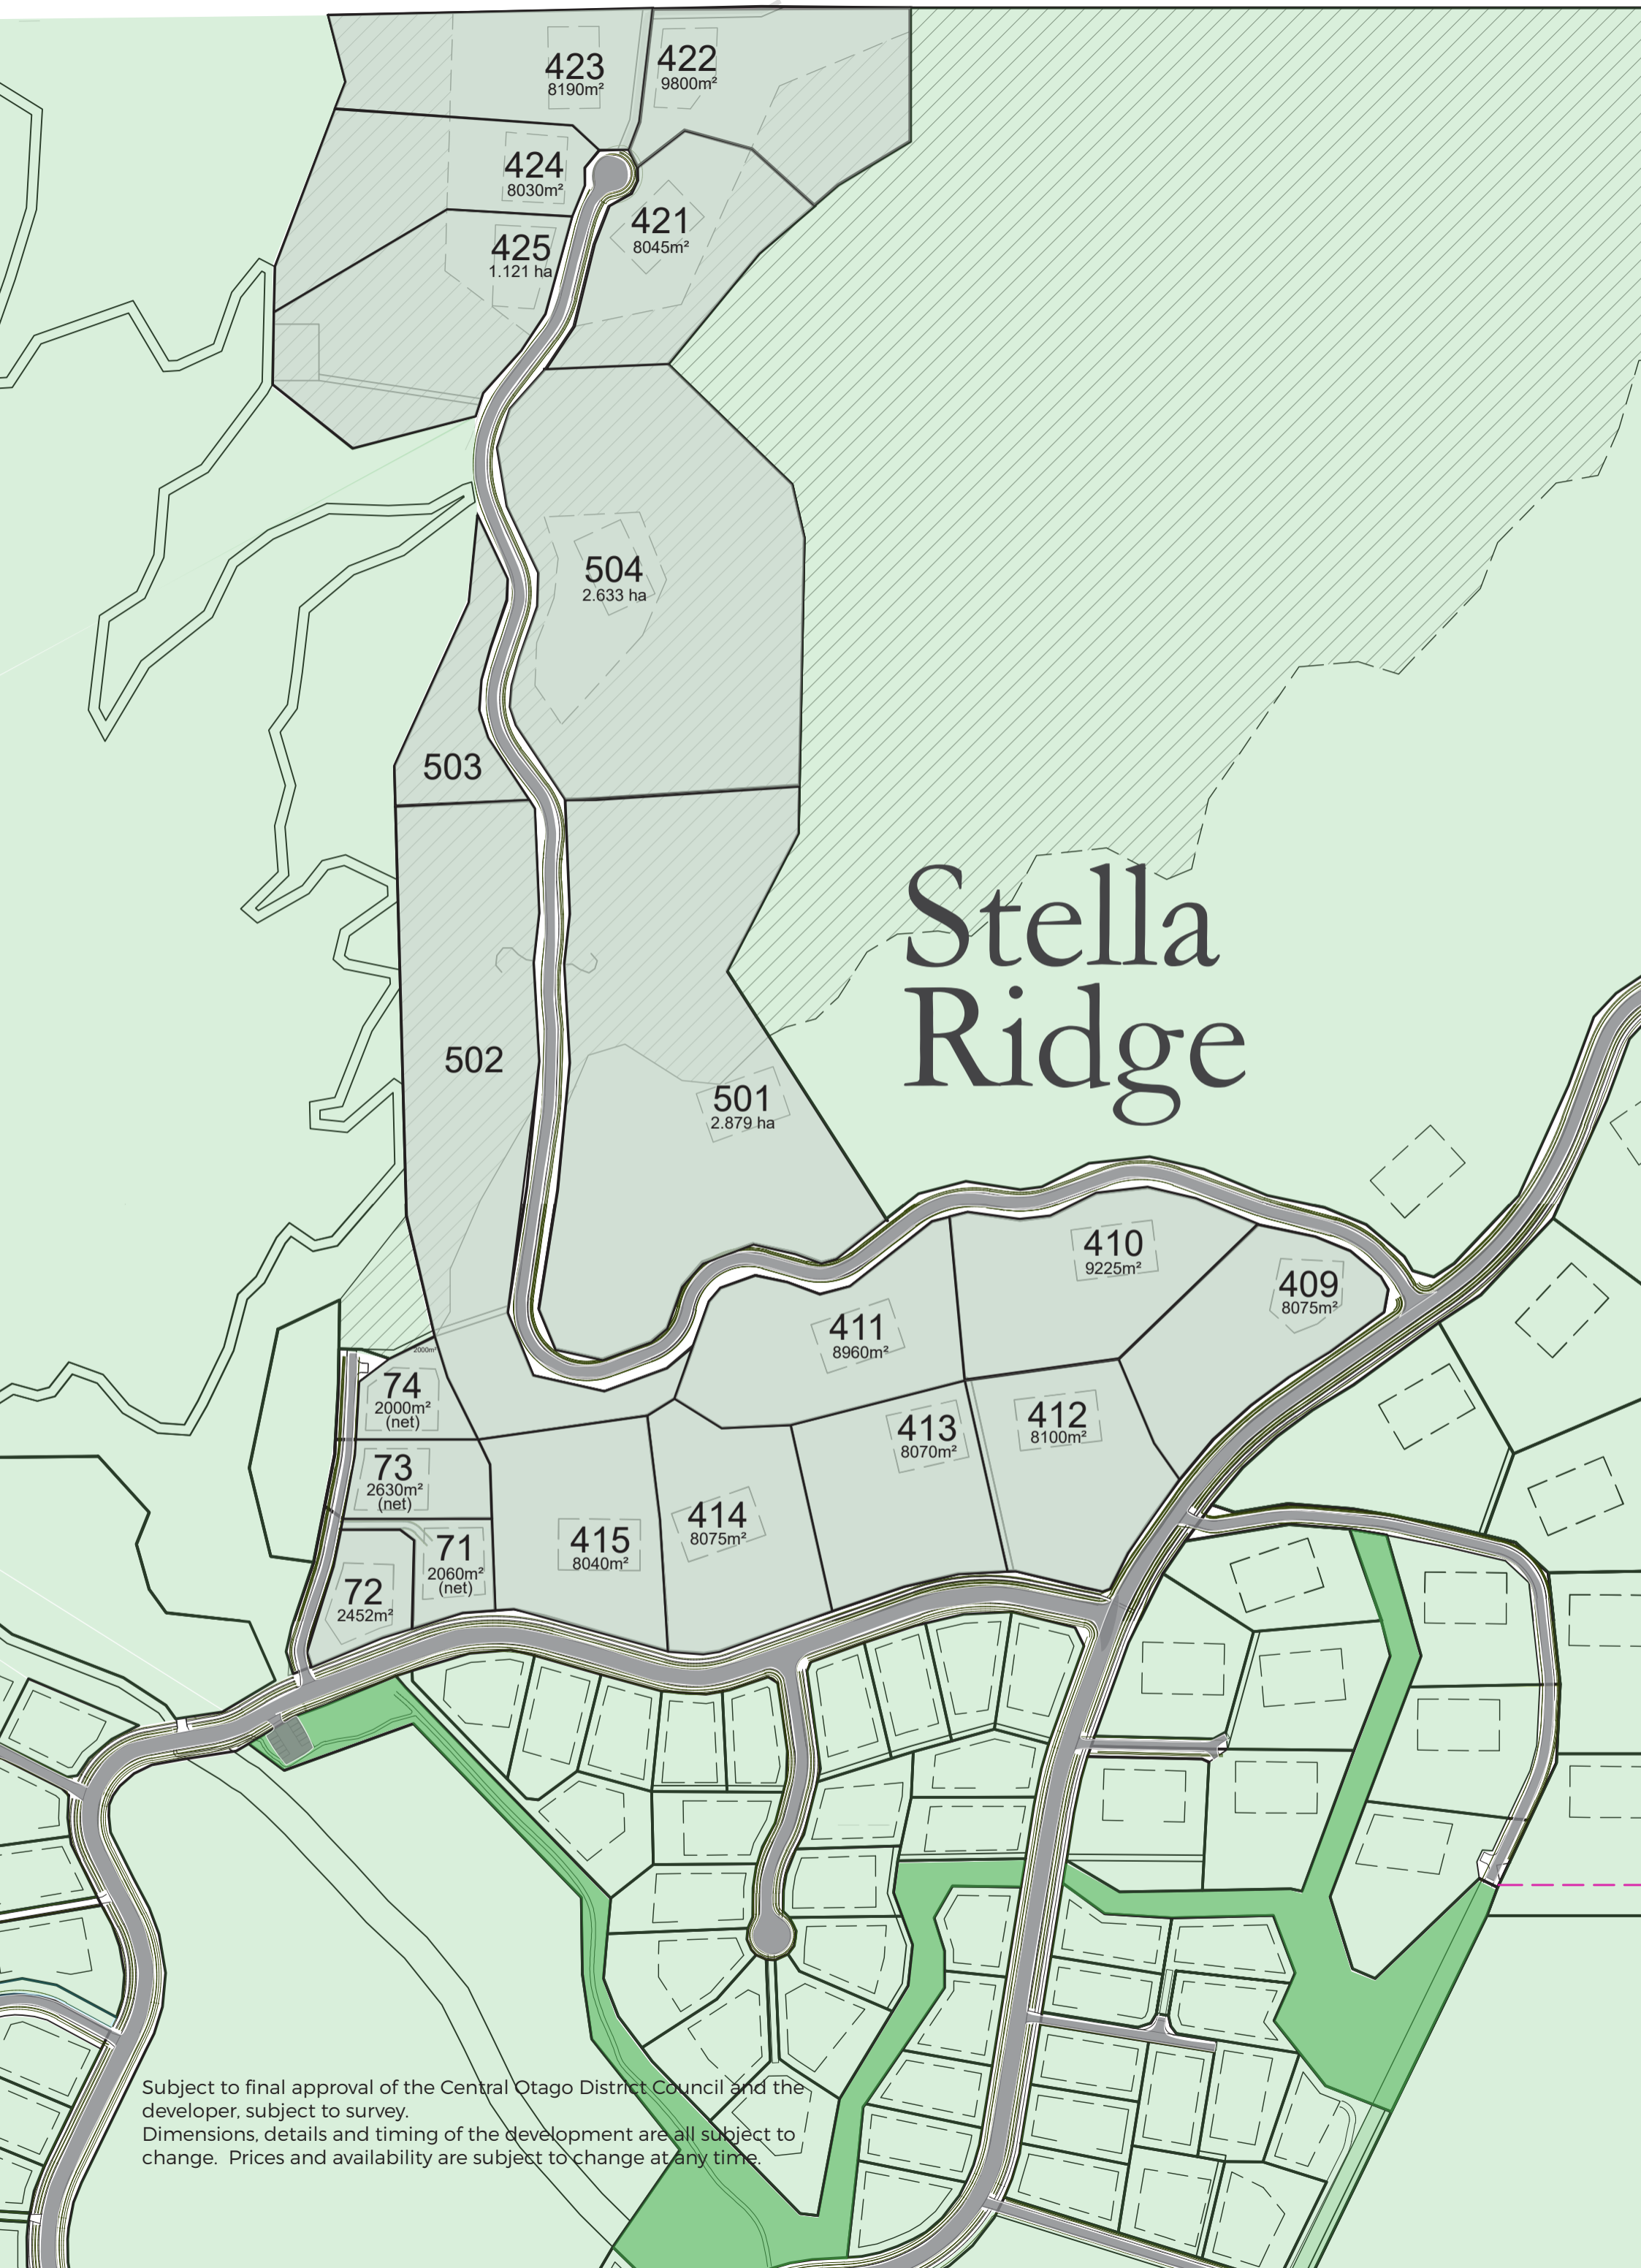

Stella Ridge

Subject to final approval of the Central Otago District Council and the developer, subject to survey. Dimensions, details and timing of the development are all subject to change. Prices and availability are subject to change at any time.