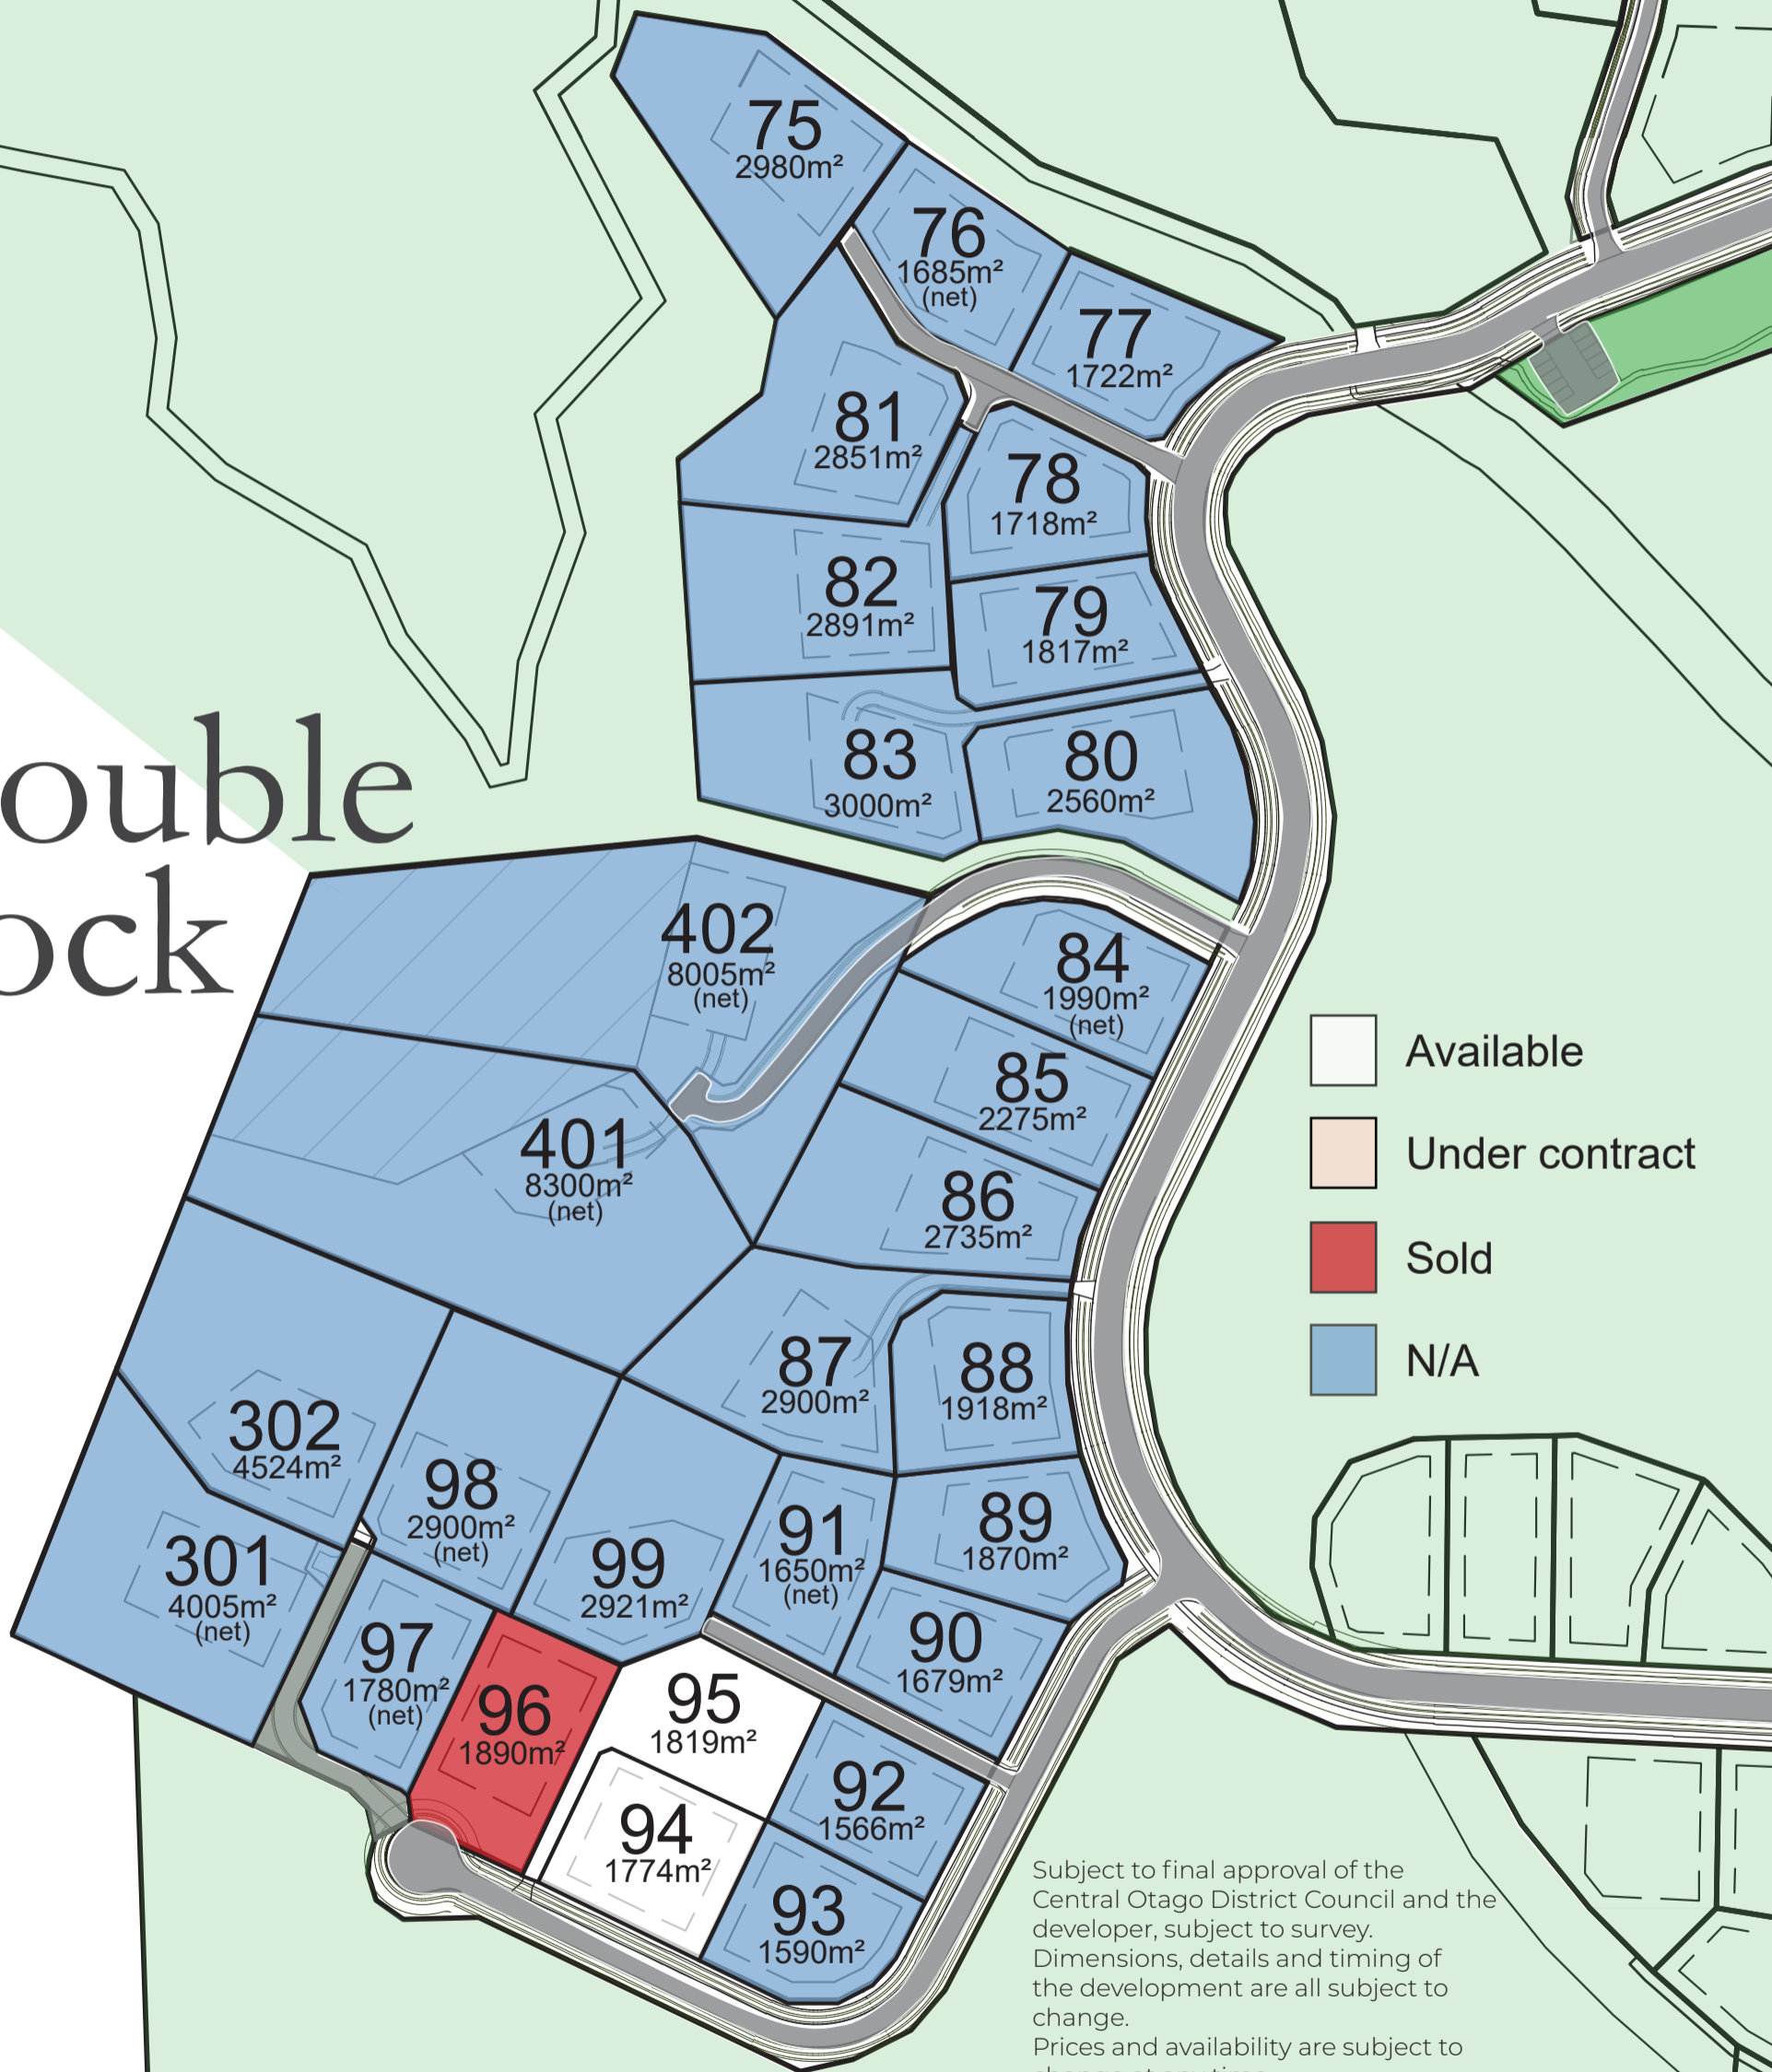

Double Rock

- Available
- Under contract
- Sold
- N/A

Subject to final approval of the Central Otago District Council and the developer, subject to survey. Dimensions, details and timing of the development are all subject to change. Prices and availability are subject to change at any time.